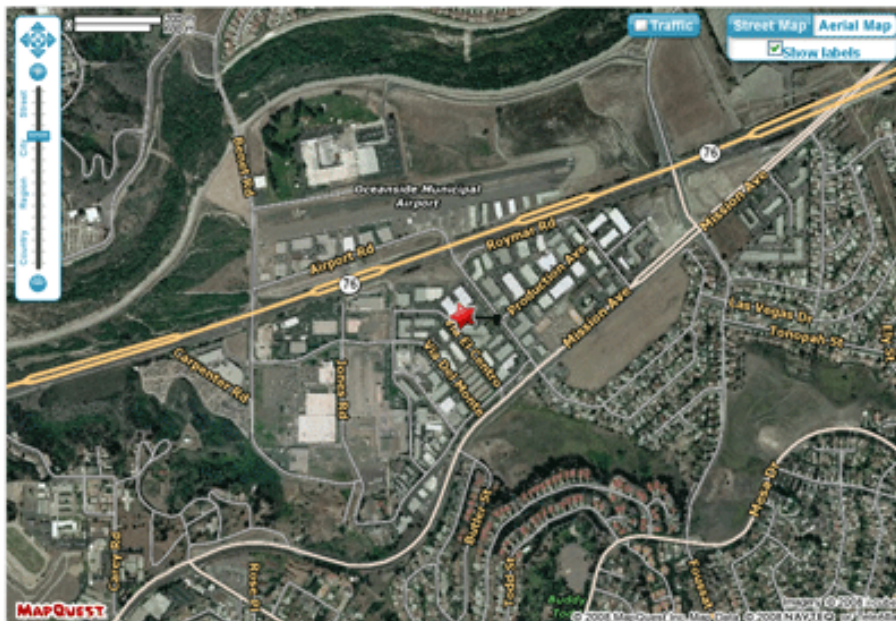

PHONE:

(760) 757-7296

JUST A FEW OF THE PLACES YOU'LL FIND OUR PRODUCTS